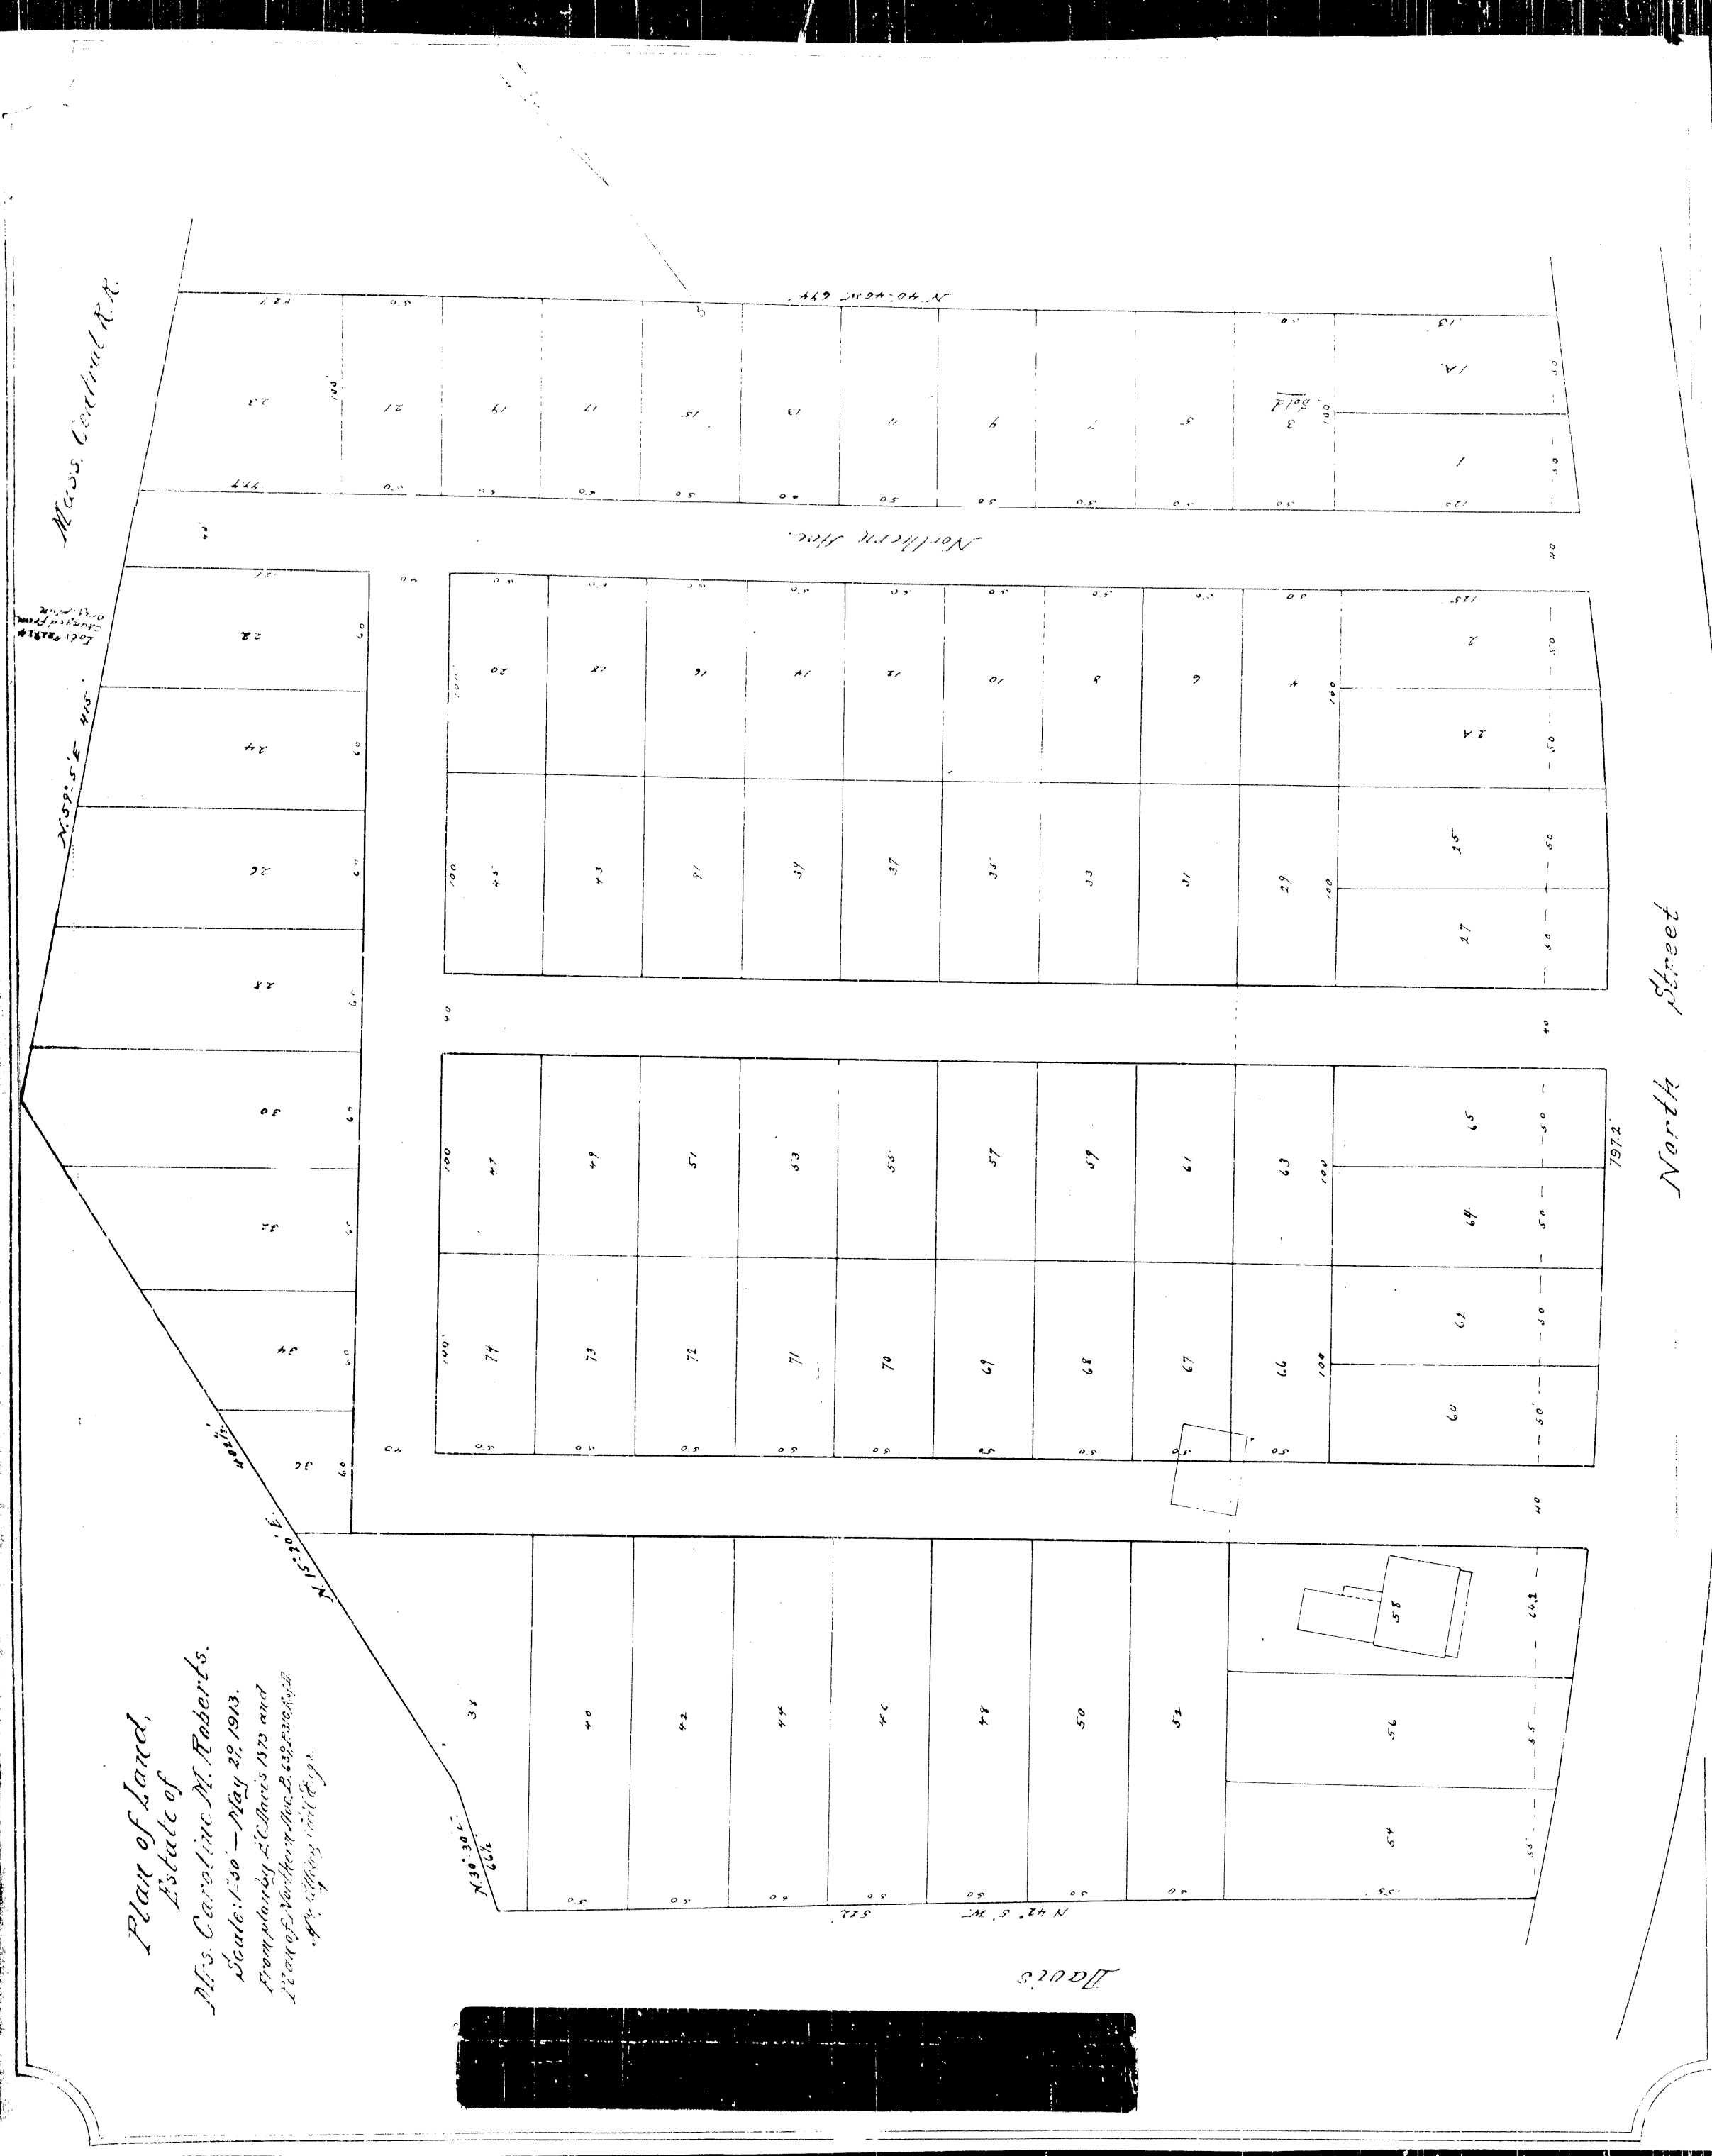

Plan of Land,  
 Estate of  
 Mrs. Caroline M. Roberts.  
 Scale: 1/320 - May 29, 1913.  
 From plan by L. Harris 1870 and  
 plan of North Street by W. B. 1872.  
 1/4" = 100' (not to scale)

BK 3 P 16